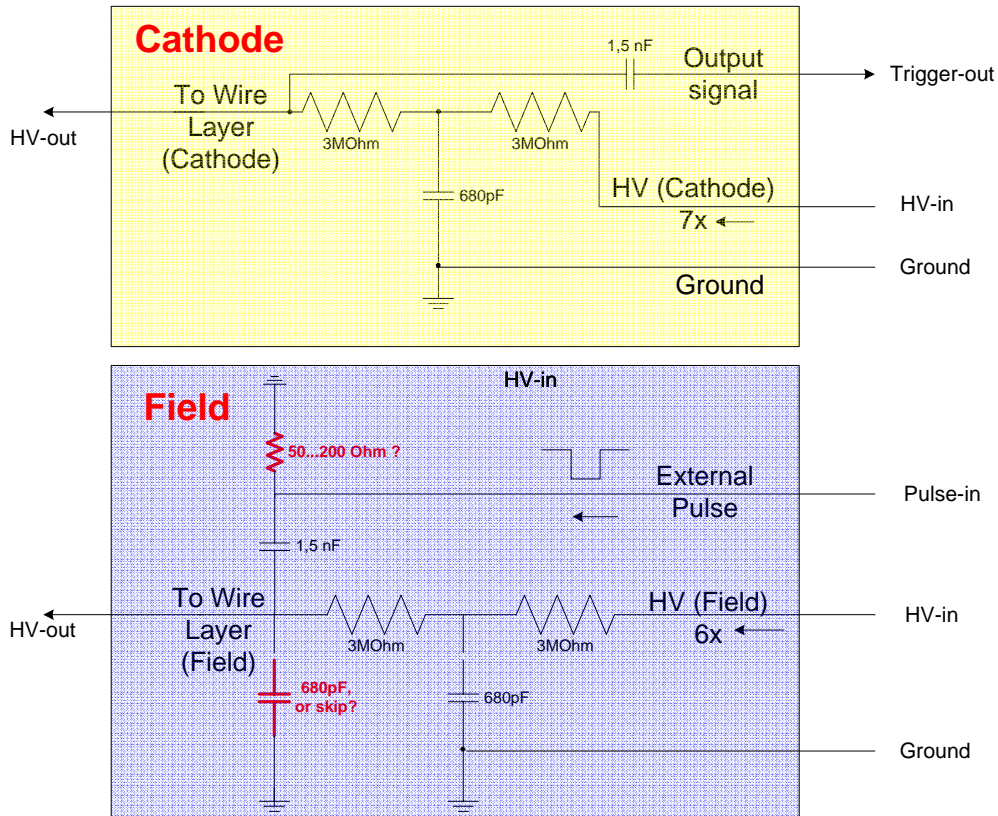

New HV filter boxes (individual)

Length of cables:

- HV-out: 20 cm
- HV-in: 50 cm (between filter und AMP interface)
- Pulse-in: 50 cm (between filter and AMP interface)
- Trigger-out: with LEMO connector, 50 cm, to be shortened later.
- ground: 15 cm